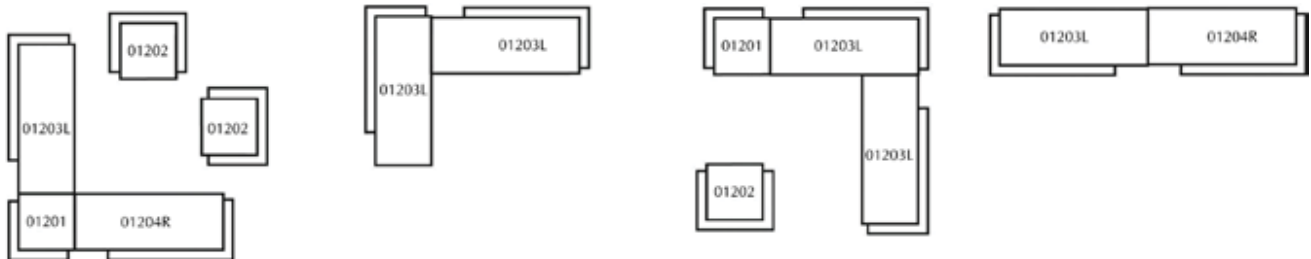

TRU PURE COLLECTION TEAK LOUNGE CHAIR WITH CUSHION SET

CUSTOMIZATION AVAILABLE

STOCK #	DIMENSIONS
TP 100	38.5W X 38.5D X 28H ARM HEIGHT: 24.5 SEAT HEIGHT: 14.5 SEAT DEPTH: 28 WEIGHT: 45 LBS
CUSHTP100	4" BOXED SEAT, AND BACK, w/welt, 12x20 throw pillow Fabric not included. Yardage is for solid fabric. Please inquire for fabrics with patterns or wide repeats. 4 YARDS FABRIC REQUIRED
CUSHTP100-D	CUSHION ASSEMBLY WITH FLOW-THROUGH FOAM 4 YARDS FABRIC REQUIRED

TRU PURE COLLECTION
 TEAK CLUB CHAIR WITH CUSHION SET
CUSTOMIZATION AVAILABLE

STOCK #	DIMENSIONS
TP 200	49.5W X 38.5D X 28H ARM HEIGHT: 24.5 SEAT HEIGHT: 14.5 SEAT DEPTH: 28 WEIGHT: 49.5 LBS
CUSHTP200	4" BOXED SEAT, AND WEDGED CORNER PIECE AND BACK W/TWO 12X20 THROW PILLOWS WITHOUT TIES W/WELT Fabric not included. Yardage is for solid fabric. Please inquire for fabrics with patterns or wide repeats. 7 YARDS FABRIC REQUIRED
CUSHTP200-D	CUSHION ASSEMBLY WITH FLOW-THROUGH FOAM 7 YARDS FABRIC REQUIRED

TRU PURE COLLECTION
TEAK SOFA LEFT ARM WITH CUSHION SET
CUSTOMIZATION AVAILABLE

STOCK #	DIMENSIONS
TP150L left arm sitting	76W X 38.5D X 28H ARM HEIGHT: 24.5 SEAT HEIGHT: 14.5 SEAT DEPTH: 28 WEIGHT: 60.5 LBS
CUSHTP150L	4" BOXED SEAT, AND WEDGED CORNER PIECE AND BACK W/TWO 12X20 THROW PILLOWS WITHOUT TIES W/WELT Fabric not included. Yardage is for solid fabric. Please inquire for fabrics with patterns or wide repeats. 10 YARDS FABRIC REQUIRED
CUSHTP150L-D	CUSHION ASSEMBLY WITH FLOW-THROUGH FOAM 10 YARDS FABRIC REQUIRED

TRU PURE COLLECTION TEAK SOFA CORNER WITH CUSHION SET

CUSTOMIZATION AVAILABLE

STOCK #	DIMENSIONS
TP300	38.5W X 38.5D X 28H ARM HEIGHT: 24.5 SEAT HEIGHT: 14.5 SEAT DEPTH: 28 WEIGHT: 50 LBS
CUSHTP300	4" BOXED SEAT, AND WEDGED CORNER PIECE AND BACK W/TWO 12X20 THROW PILLOWS WITHOUT TIES W/WELT Fabric not included. Yardage is for solid fabric. Please inquire for fabrics with patterns or wide repeats. 6 YARDS FABRIC REQUIRED
CUSHTP300-D	CUSHION ASSEMBLY WITH FLOW-THROUGH FOAM 6 YARDS FABRIC REQUIRED