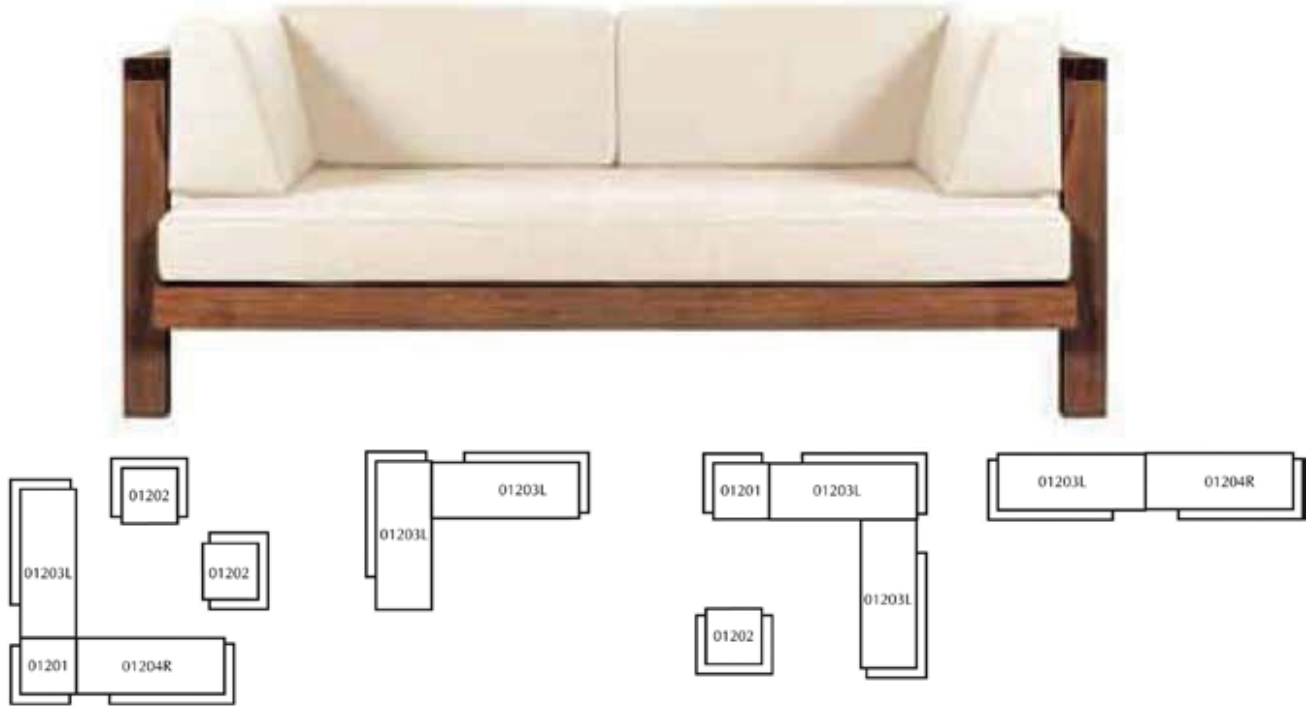

TRU PURE COLLECTION
TEAK SOFA TWO ARMS WITH CUSHION SET
CUSTOMIZATION AVAILABLE

STOCK #	DIMENSIONS
TP250	78.5W X 38.5D X 28H ARM HEIGHT: 24.5 SEAT HEIGHT: 14.5 SEAT DEPTH: 28 WEIGHT: 60.5 LBS
CUSHTP250	4" BOXED SEAT, AND WEDGED CORNER PIECE AND BACK W/TWO 12X20 THROW PILLOWS WITHOUT TIES W/WELT Fabric not included. Yardage is for solid fabric. Please inquire for fabrics with patterns or wide repeats. 10 YARDS FABRIC REQUIRED
CUSHTP250-D	CUSHION ASSEMBLY WITH FLOW-THROUGH FOAM 10 YARDS FABRIC REQUIRED