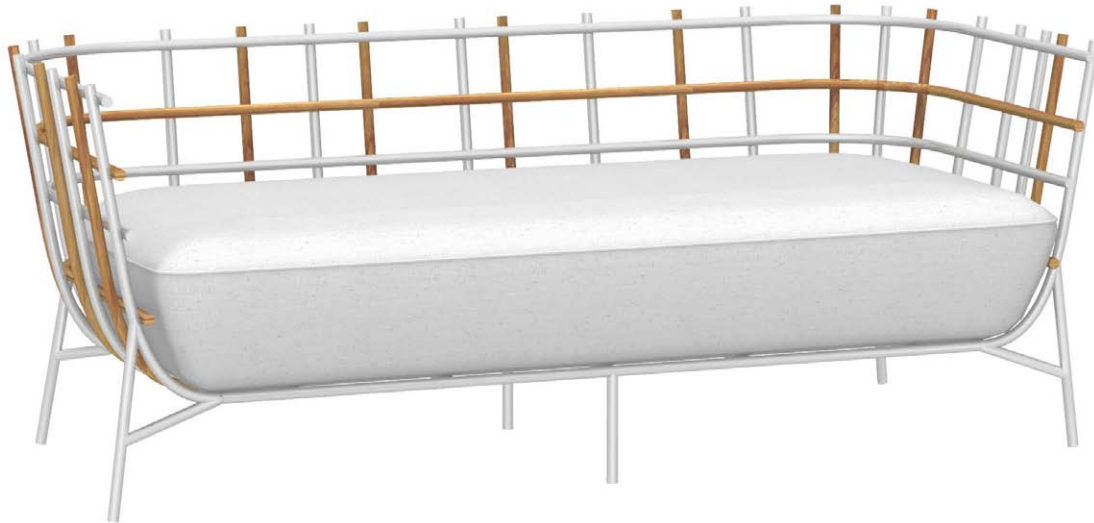

TWEED COLLECTION SOFA

STOCK #	DIMENSIONS
TWEDIV	74.5W X 32.5D X 29.5H SEAT HEIGHT: 16.5 SEAT DEPTH: 30 WEIGHT: 60 LBS
CUSHIONS: CUSHTWEDIV	9.5" BOXED SEAT CUSHION ASSEMBLY, W/ 3 BACK CUSHION without welt, without ties, and (2) 21.5 x 21.5 x 2 throw pillows Fabric not included. Yardage is for solid fabric. Please inquire for fabrics with patterns or wide repeats. 10 YARDS FABRIC REQUIRED
CUSHTWEDIV-D	CUSHION ASSEMBLY WITH FLOW-THROUGH FOAM 10 YARDS FABRIC REQUIRED