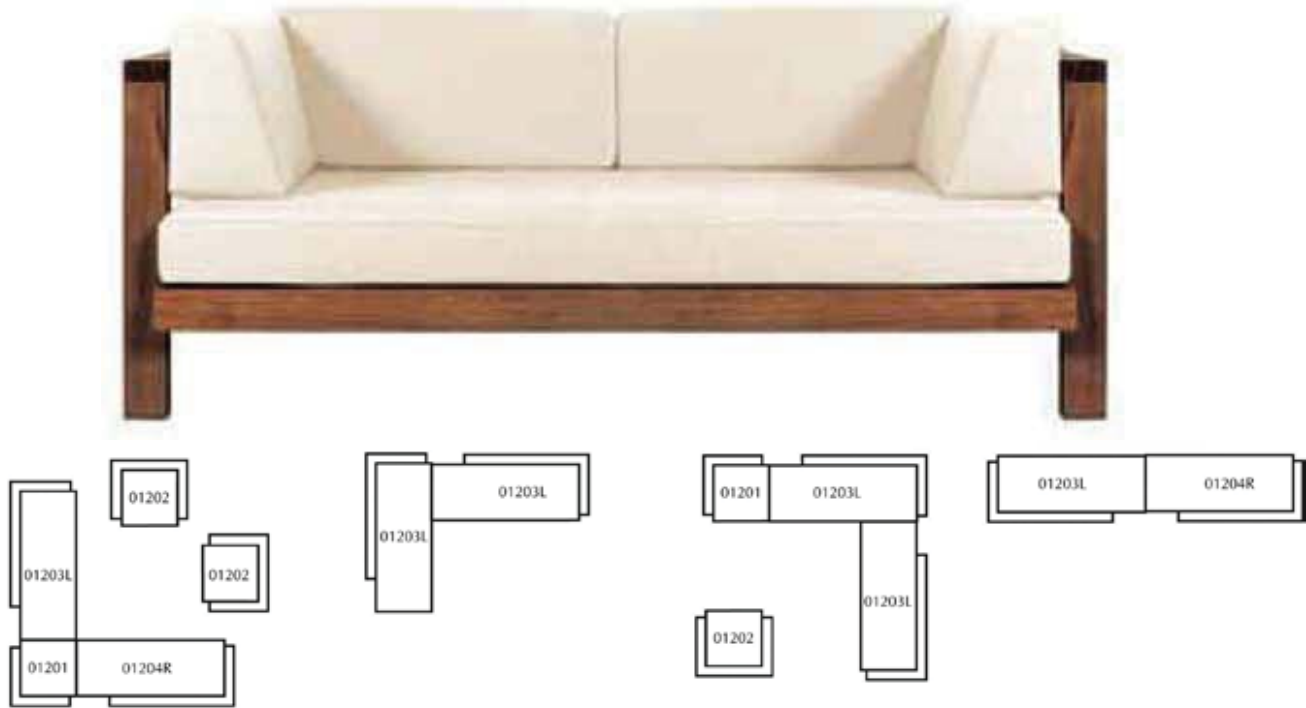

TRU PURE COLLECTION

TEAK SOFA TWO ARMS WITH CUSHION SET

CUSTOMIZATION AVAILABLE

STOCK #	DIMENSIONS
TP250	78.5W X 38.5D X 28H ARM HEIGHT: 24.5 SEAT HEIGHT: 14.5 SEAT DEPTH: 28 WEIGHT: 60.5 LBS
CUSHTP250	4" BOXED SEAT, AND WEDGED CORNER PIECE AND BACK W/TWO 12X20 THROW PILLOWS WITHOUT TIES W/WELT Fabric not included. Yardage is for solid fabric. Please inquire for fabrics with patterns or wide repeats. 9 YARDS FABRIC REQUIRED
CUSHTP250-D	CUSHION ASSEMBLY WITH FLOW-THROUGH FOAM 9 YARDS FABRIC REQUIRED