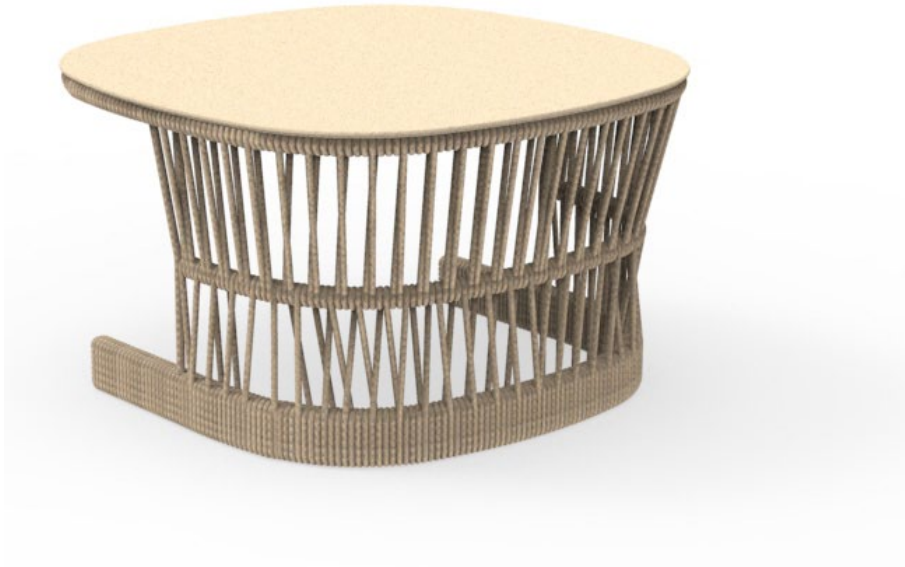

CLIFF WEAVE COLLECTION SMALL TABLE - BEIGE

STOCK #	DIMENSIONS
----------------	-------------------

	33.5W X 13.75D X 17.75H WEIGHT: 29 LB
--	--

CLIF-CTS-C	CLIFF WEAVE SMALL TABLE - BEIGE
------------	---------------------------------

CLIF-CTS-G	CLIFF WEAVE SMALL TABLE - GREY
------------	--------------------------------

CLIFF WEAVE COLLECTION MEDIUM TABLE

STOCK #	DIMENSIONS
----------------	-------------------

	29.5W x 29.5D x 17.75H WEIGHT: 18 LBS
--	--