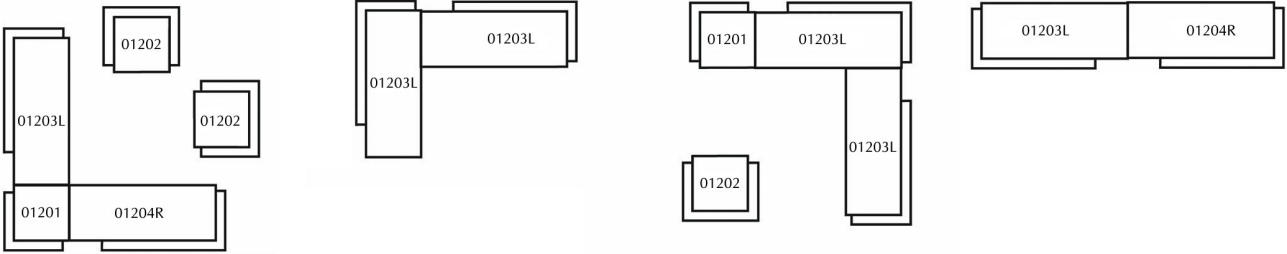

HENRY HALL DESIGNS

TRU/PURE COLLECTION

PURE SOFA TWO ARMS
w/ cushion set

STOCK #

DIMENSIONS

01207

78.5W X 38.5D X 28H

ARM HEIGHT: 24.5

SEAT HEIGHT: 14.5

SEAT DEPTH: 28

WEIGHT: 60.5LBS

Dimensions are overall, including cushion

01207-D

W/ FLOW-THROUGH FOAM CUSHIONS

CUSH01203/4

4" BOXED SEAT, WEDGED BACK PIECES

W/ TWO 12X20 THROW PILLOWS WITHOUT TIES w/ welt

Fabric not included - yardage is for solid fabric

Please inquire for fabrics with patterns or wide repeats

9 YARDS FABRIC REQUIRED

NOTE: INCLUDES HARDWARE TO ATTACH TWO SOFAS

t: 800-767-7738 f: 650-239-9529 e: info@henryhalldesigns.com
www.HenryHallDesigns.com