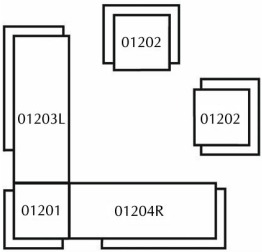

HENRY HALL DESIGNS

TRU/PURE COLLECTION

PURE SOFA

w/ cushion set including corner cushion

STOCK #

DIMENSIONS

01203 L
left arm sitting

76W X 38.5D X 28H
ARM HEIGHT: 24.5
SEAT HEIGHT: 14.5

STOCK #

DIMENSIONS

01203 L
left arm sitting

76W X 38.5D X 28H
ARM HEIGHT: 24.5
SEAT HEIGHT: 14.5

01204 R
right arm sitting

SEAT DEPTH: 28
WEIGHT: 60.5LBS

Dimensions are overall, including cushion

01203/4-D

DIMENSIONS

01207

78.5W X 38.5D X 28H

ARM HEIGHT: 24.5

SEAT HEIGHT: 14.5

SEAT DEPTH: 28

WEIGHT: 60.5LBS

Dimensions are overall, including cushion

STOCK #

DIMENSIONS

01201

38.5W X 38.5D X 28H

ARM HEIGHT: 24.5

SEAT HEIGHT: 14.5

SEAT DEPTH: 28

WEIGHT: 50LBS