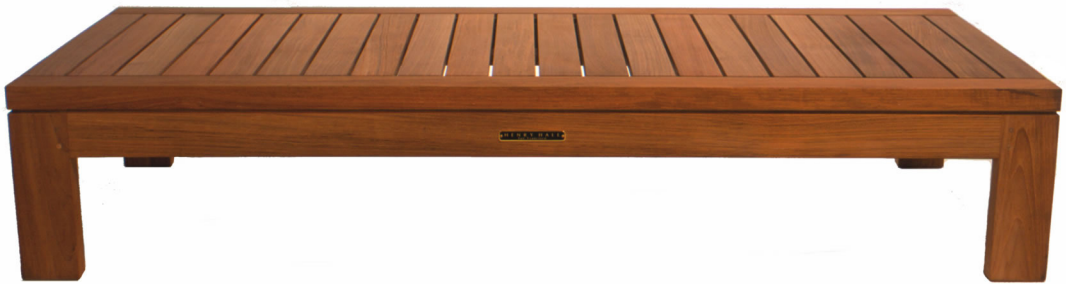

HENRY HALL DESIGNS

TRU/PURE COLLECTION

TRU SOFA COFFEE TABLE

STOCK #

DIMENSIONS

01281

51.75L X 26.75W X 9.75H
WEIGHT: 39.5LBS